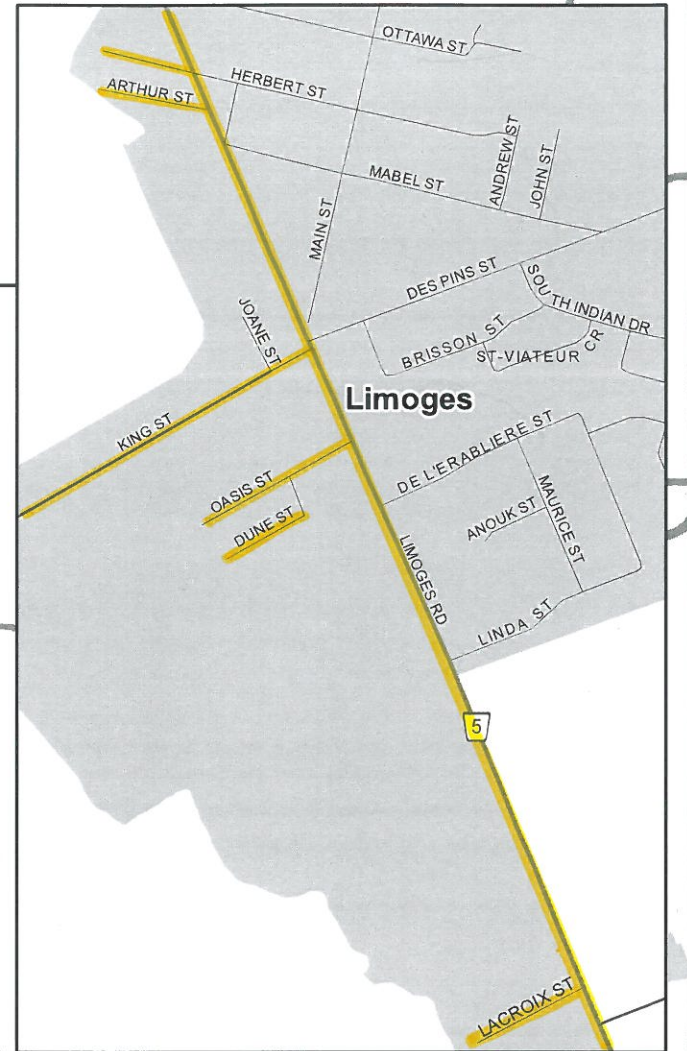

Canton de Russell Russell Township

- Lundi / Monday
- Mardi / Tuesday
- Mercredi / Wednesday
- Jeudi / Thursday
- Vendredi / Vendredi

Parc Industriel 417 Industrial Park

Marionville

Légende - Legend

- Consultez la carte du village / Refer to the village map
- Chemin provincial - Provincial Highway
- Chemin de comté - County Road
- Chemin rural - Rural Road