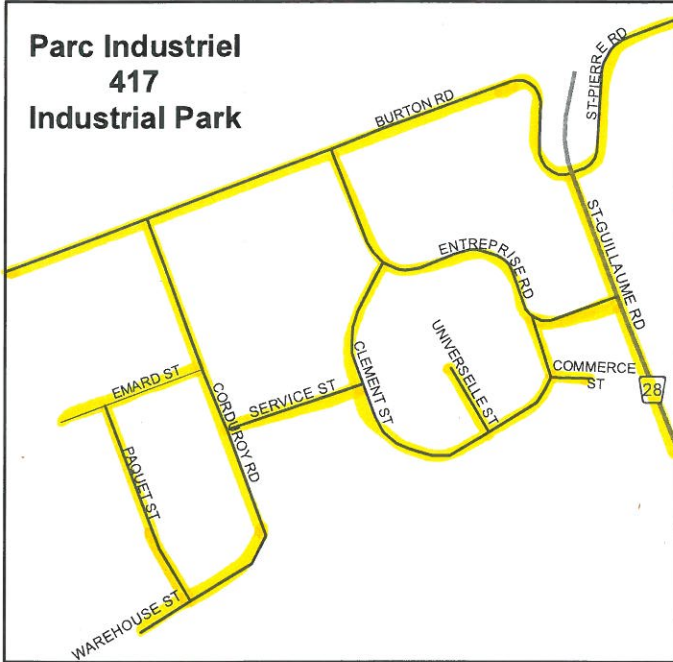

Canton de Russell Russell Township

- Lundi / Monday
- Mardi / Tuesday
- Mercredi / Wednesday
- Jeudi / Thursday
- Vendredi / Vendredi

Parc Industriel 417 Industrial Park

Marionville

Légende - Legend

- Consultez la carte du village / Refer to the village map
- Chemin provincial - Provincial Highway
- Chemin de comté - County Road
- Chemin rural - Rural Road